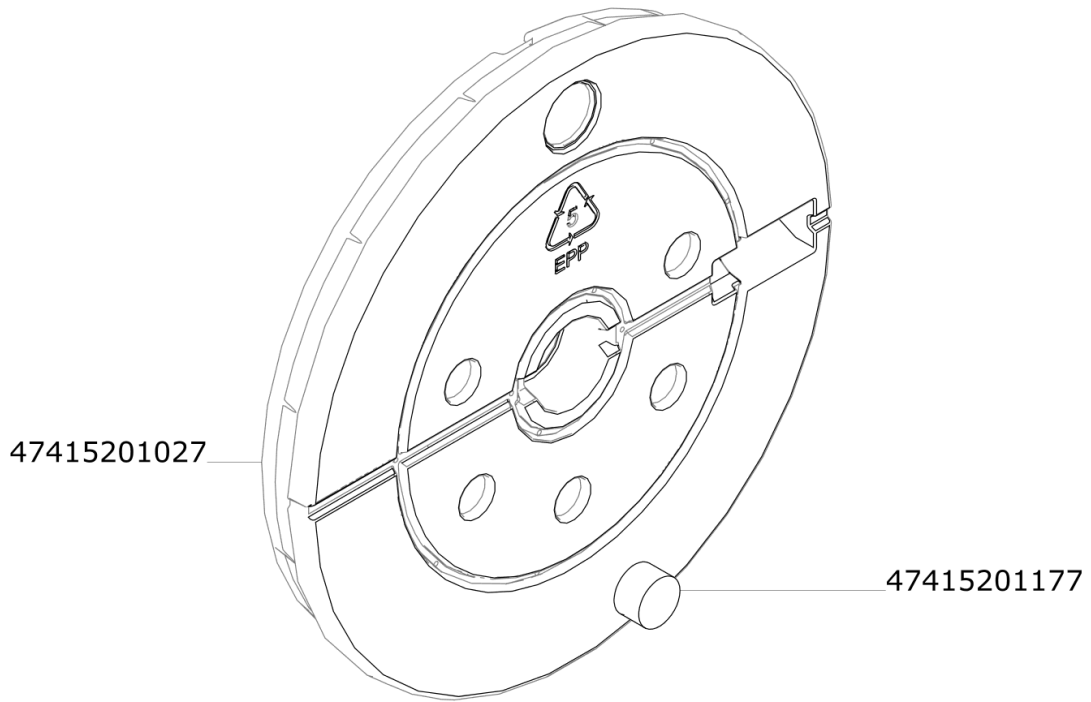

Trinkwasserspeicher WAS 150 Eco/B (47415201)

Trinkwasserspeicher WAS 150 Eco/B (47415201)

Trinkwasserspeicher WAS 150 Eco/B (47415201)

Trinkwasserspeicher WAS 150 Eco/B (47415201)

47415201097

47415201027

47415201177

Trinkwasserspeicher WAS 150 Eco/B (47415201)

Trinkwasserspeicher WAS 150 Eco/B (47415201)

47415201047

391033

Trinkwasserspeicher WAS 150 Eco/B (47415201)

391041

47415201137

Trinkwasserspeicher WAS 150 Eco/B (47415201)