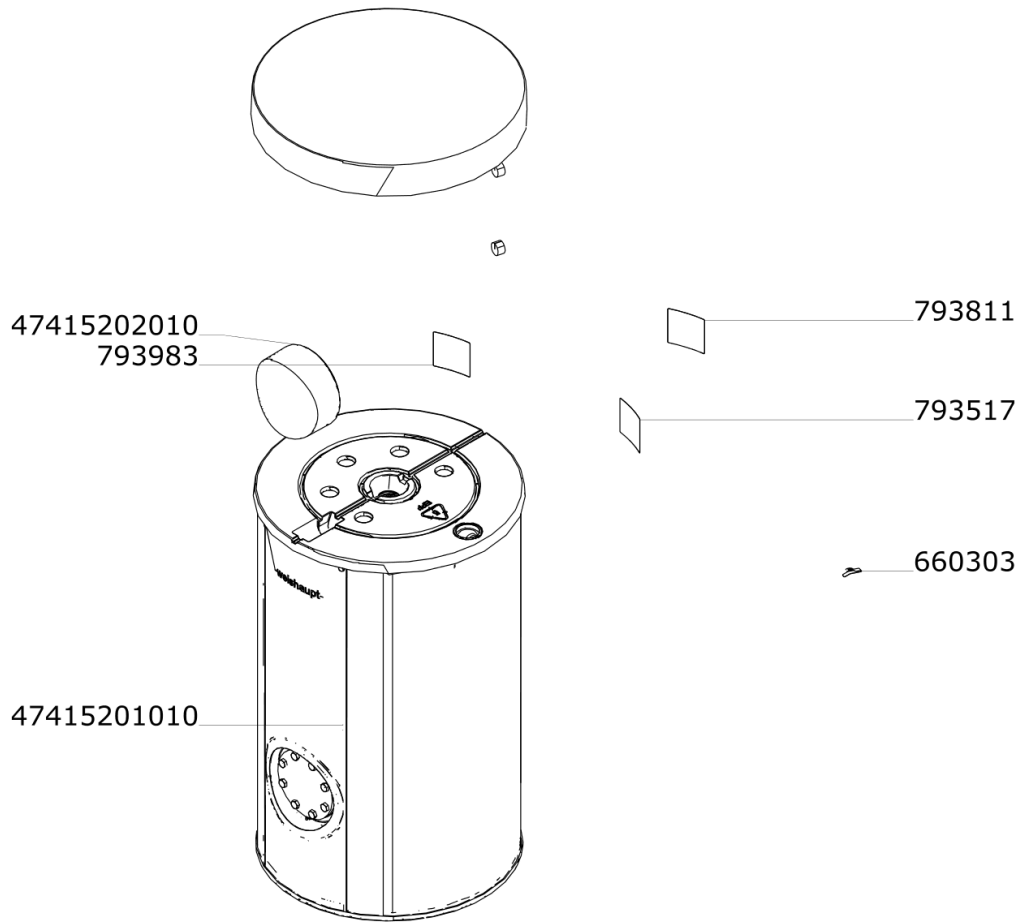

Trinkwasserspeicher WAS 150 Eco/B (47415201)

Trinkwasserspeicher WAS 150 Eco/B (47415201)

Trinkwasserspeicher WAS 150 Eco/B (47415201)

Trinkwasserspeicher WAS 150 Eco/B (47415201)

47415201097

47415201027

47415201177

Trinkwasserspeicher WAS 150 Eco/B (47415201)

Trinkwasserspeicher WAS 150 Eco/B (47415201)

47415201047

391033

Trinkwasserspeicher WAS 150 Eco/B (47415201)

391041

47415201137

Trinkwasserspeicher WAS 150 Eco/B (47415201)