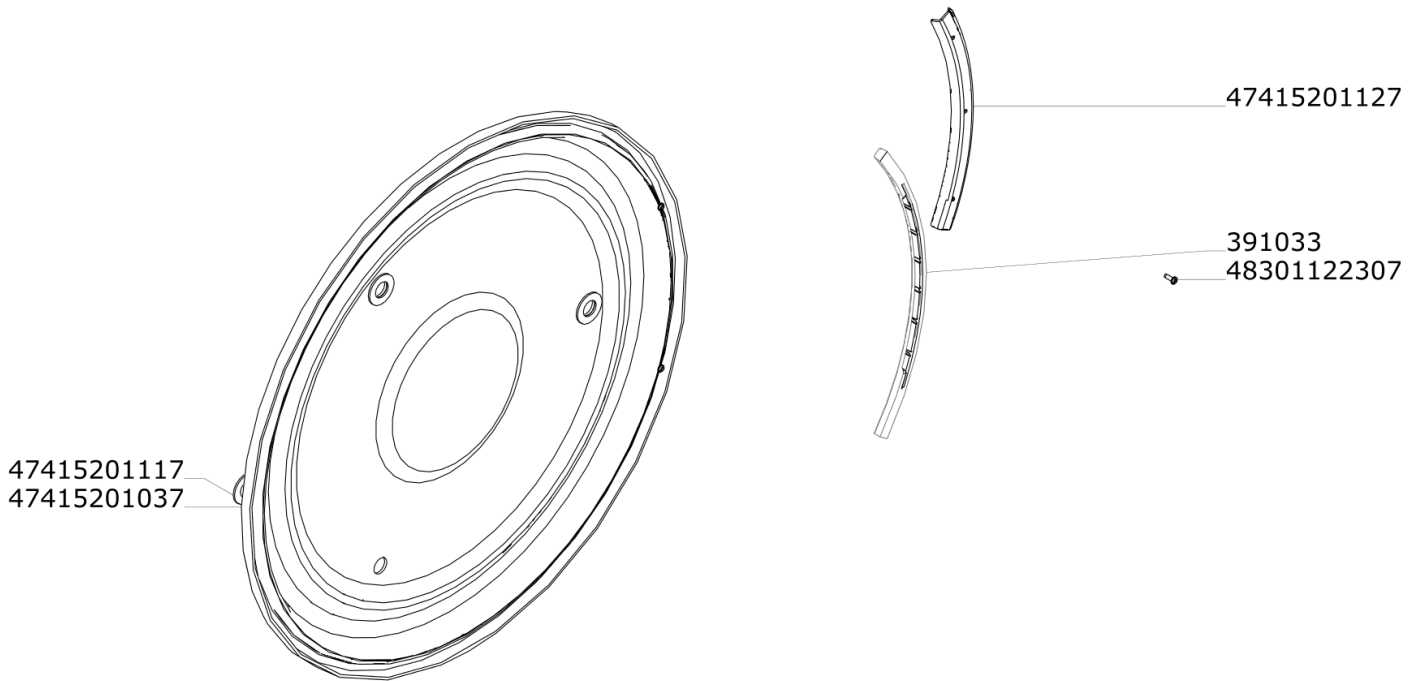

Trinkwasserspeicher WAS 150 Eco/B (47415201)

Trinkwasserspeicher WAS 150 Eco/B (47415201)

Trinkwasserspeicher WAS 150 Eco/B (47415201)

Trinkwasserspeicher WAS 150 Eco/B (47415201)

47415201097

47415201027

47415201177

Trinkwasserspeicher WAS 150 Eco/B (47415201)

Trinkwasserspeicher WAS 150 Eco/B (47415201)

47415201047

391033

Trinkwasserspeicher WAS 150 Eco/B (47415201)

391041

47415201137

Trinkwasserspeicher WAS 150 Eco/B (47415201)