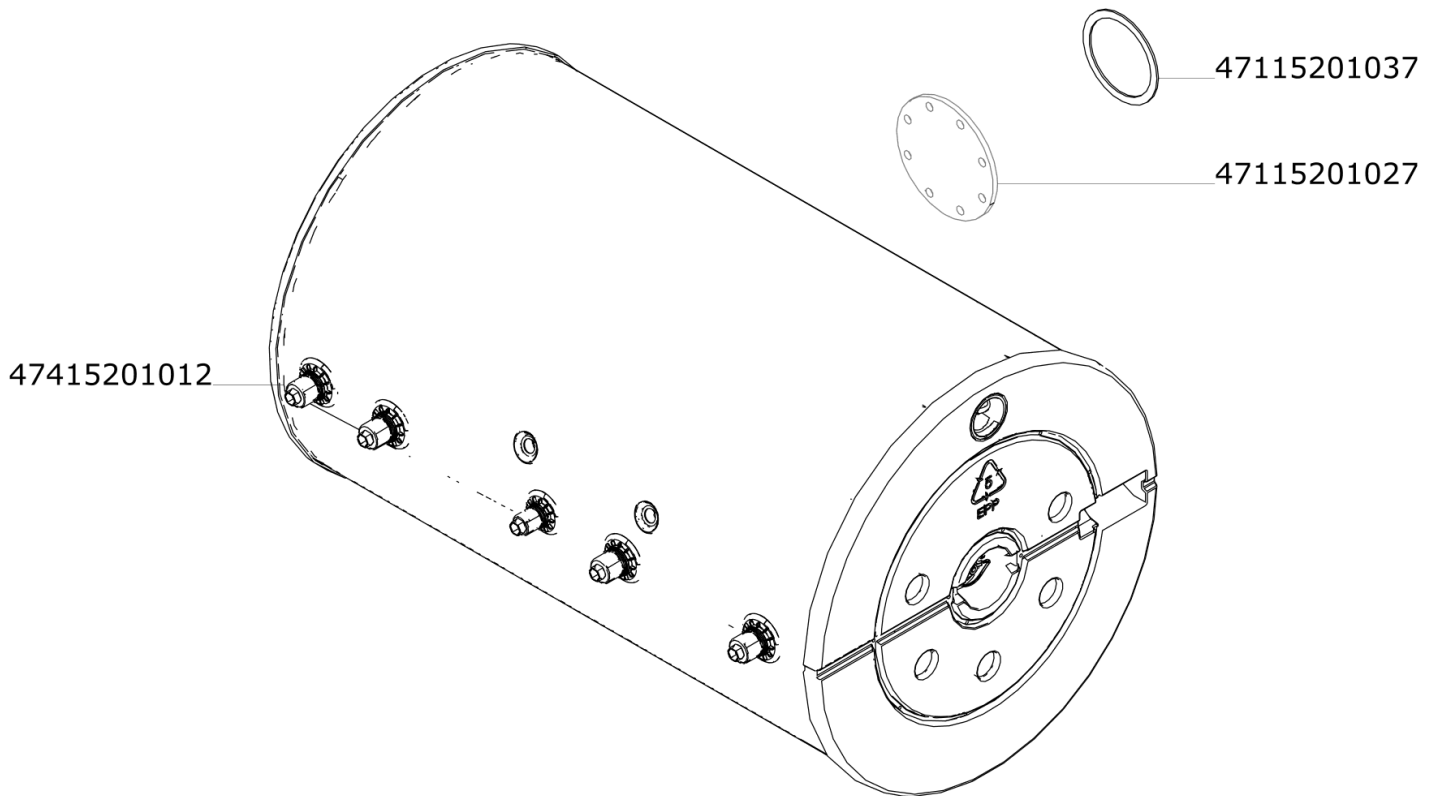

Trinkwasserspeicher WAS 150 Eco/B (47415201)

Trinkwasserspeicher WAS 150 Eco/B (47415201)

Trinkwasserspeicher WAS 150 Eco/B (47415201)

Trinkwasserspeicher WAS 150 Eco/B (47415201)

47415201097

47415201027

47415201177

Trinkwasserspeicher WAS 150 Eco/B (47415201)

Trinkwasserspeicher WAS 150 Eco/B (47415201)

47415201047

391033

Trinkwasserspeicher WAS 150 Eco/B (47415201)

391041

47415201137

Trinkwasserspeicher WAS 150 Eco/B (47415201)