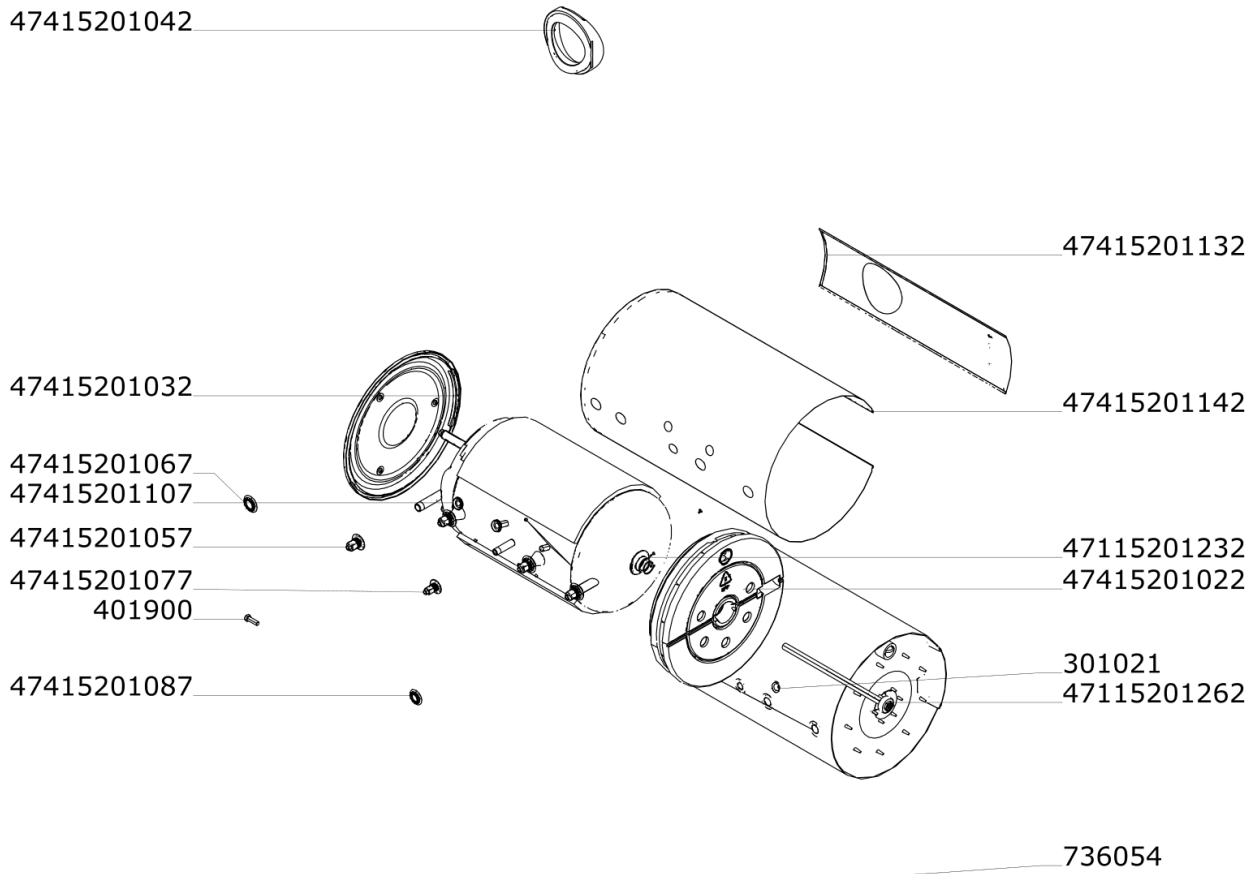

Trinkwasserspeicher WAS 150 Eco/B (47415201)

Trinkwasserspeicher WAS 150 Eco/B (47415201)

Trinkwasserspeicher WAS 150 Eco/B (47415201)

Trinkwasserspeicher WAS 150 Eco/B (47415201)

47415201097

47415201027

47415201177

Trinkwasserspeicher WAS 150 Eco/B (47415201)

Trinkwasserspeicher WAS 150 Eco/B (47415201)

47415201047

391033

Trinkwasserspeicher WAS 150 Eco/B (47415201)

391041

47415201137

Trinkwasserspeicher WAS 150 Eco/B (47415201)